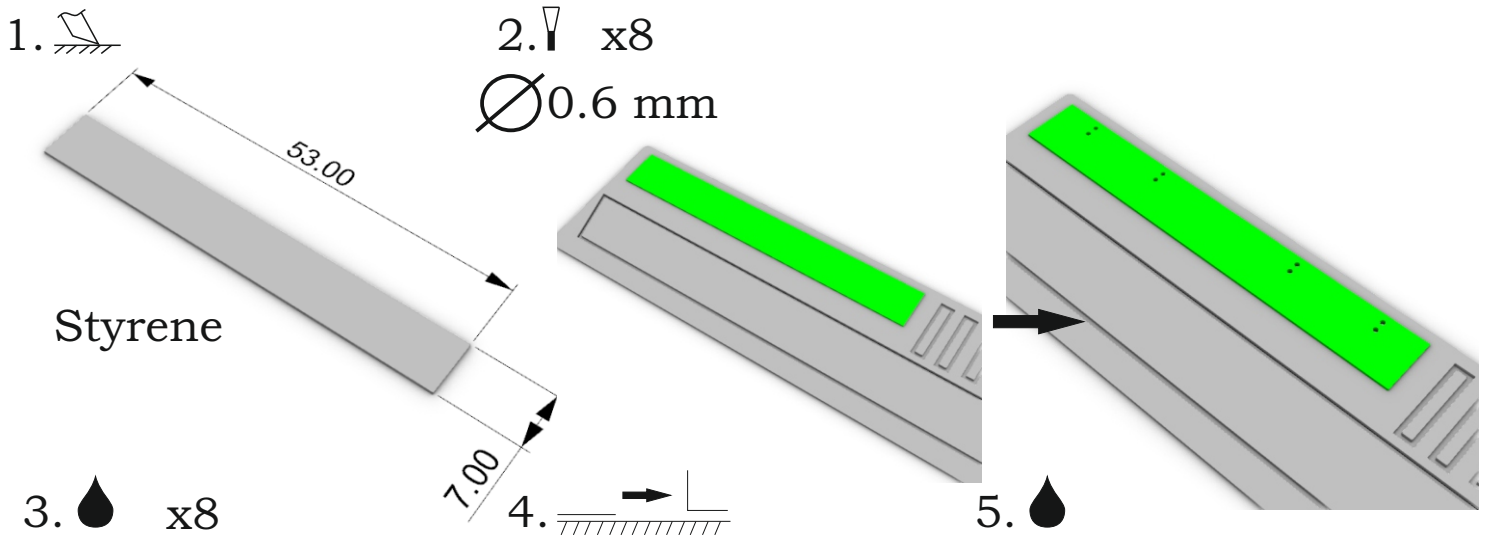

A&N Model Trucks

Stoneguard and bug deflector
for Aussie Titan truck

Stoneguard and bug deflector for Aussie Titan truck

Symbols:

👉 - glue parts;

👈 - do not glue parts;

→ L - bend parts;

! - attention;

↔ - moving parts;

👉 - drill;

👈 - cut;

A1 - apertures' number;

Stoneguard and bug deflector for Aussie Titan truck

6. 

x2

PE-part #3