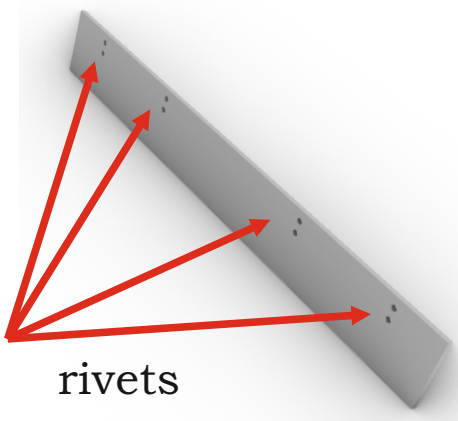

A&N Model Trucks

Stoneguard and bug deflector
for Aussie Titan truck

Stoneguard and bug deflector for Aussie Titan truck

Symbols:

👉 - glue parts;

👈 - do not glue parts;

→ L - bend parts;

! - attention;

↔ - moving parts;

👉 - drill;

👈 - cut;

A1 - apertures' number;

Stoneguard and bug deflector for Aussie Titan truck

6. 

x2

PE-part #3