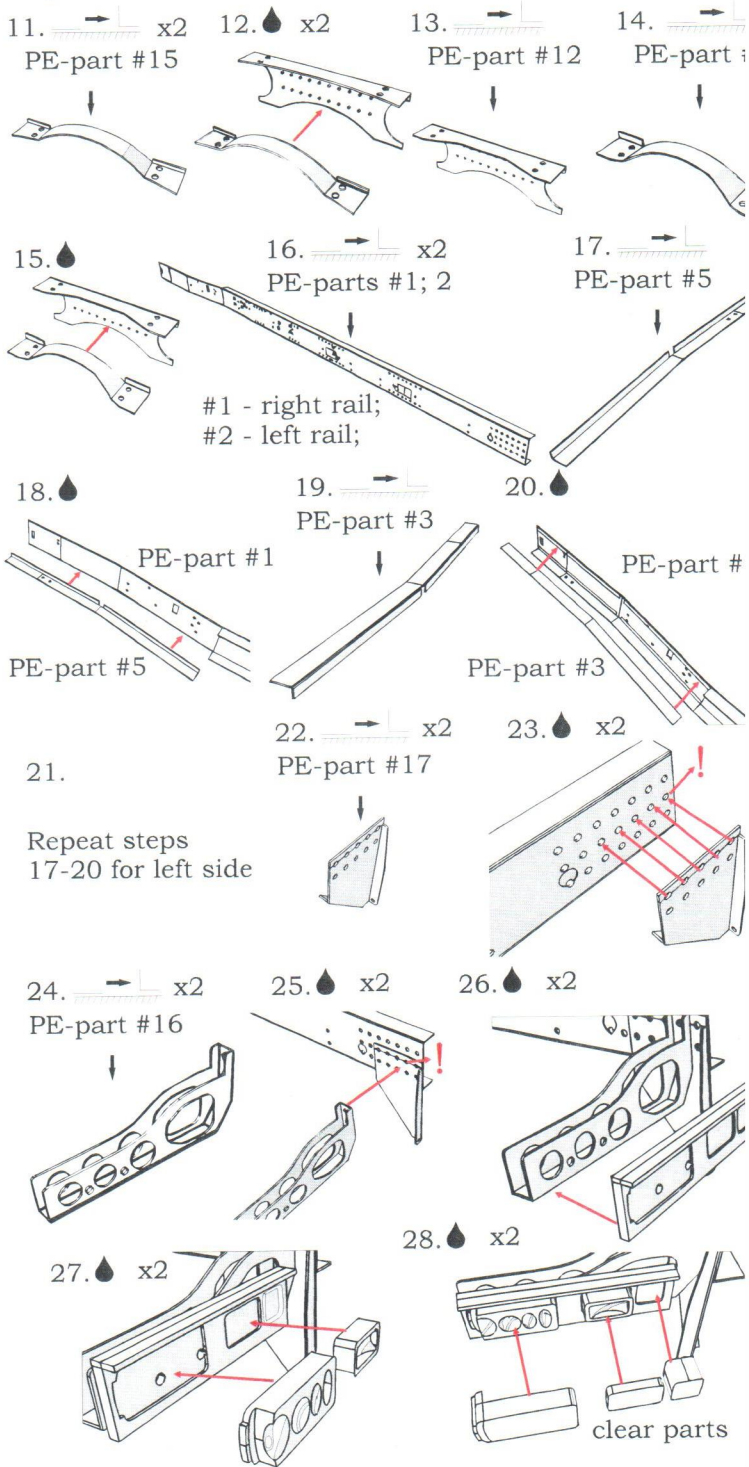

Heavy 8x4 chassis (tandem, dual steering axles) kit.