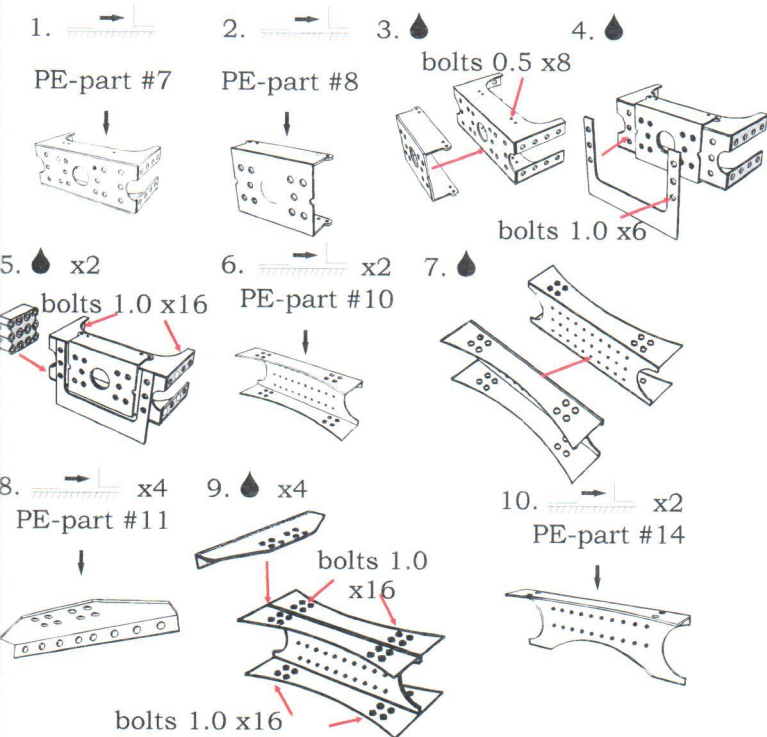

Warning!

Please follow this instruction while assembling, otherwise you could face problems with assembling the model.

Photo-etched parts have sharp edges, please be careful.

This model kit contains small parts and is not suitable for children.

For building this model some modelling skills are required.

Symbols:

● - glue parts;

⊘ - do not glue parts;

→ L - bend parts;

! - attention;

↔ - moving parts;

? - your choice;